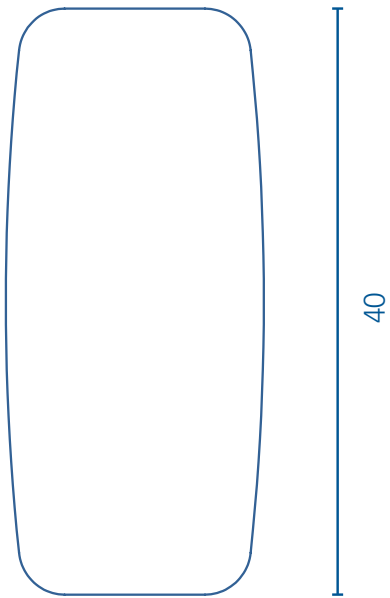

LONGO

Longo	Thickness 1
-------	-------------

18 x 40

18 x 40 Copper mirror

Wooden rear with grey finishing.
Rectangular 4 mm glass with rounded edges and an oval shape.
Depth: 1 in